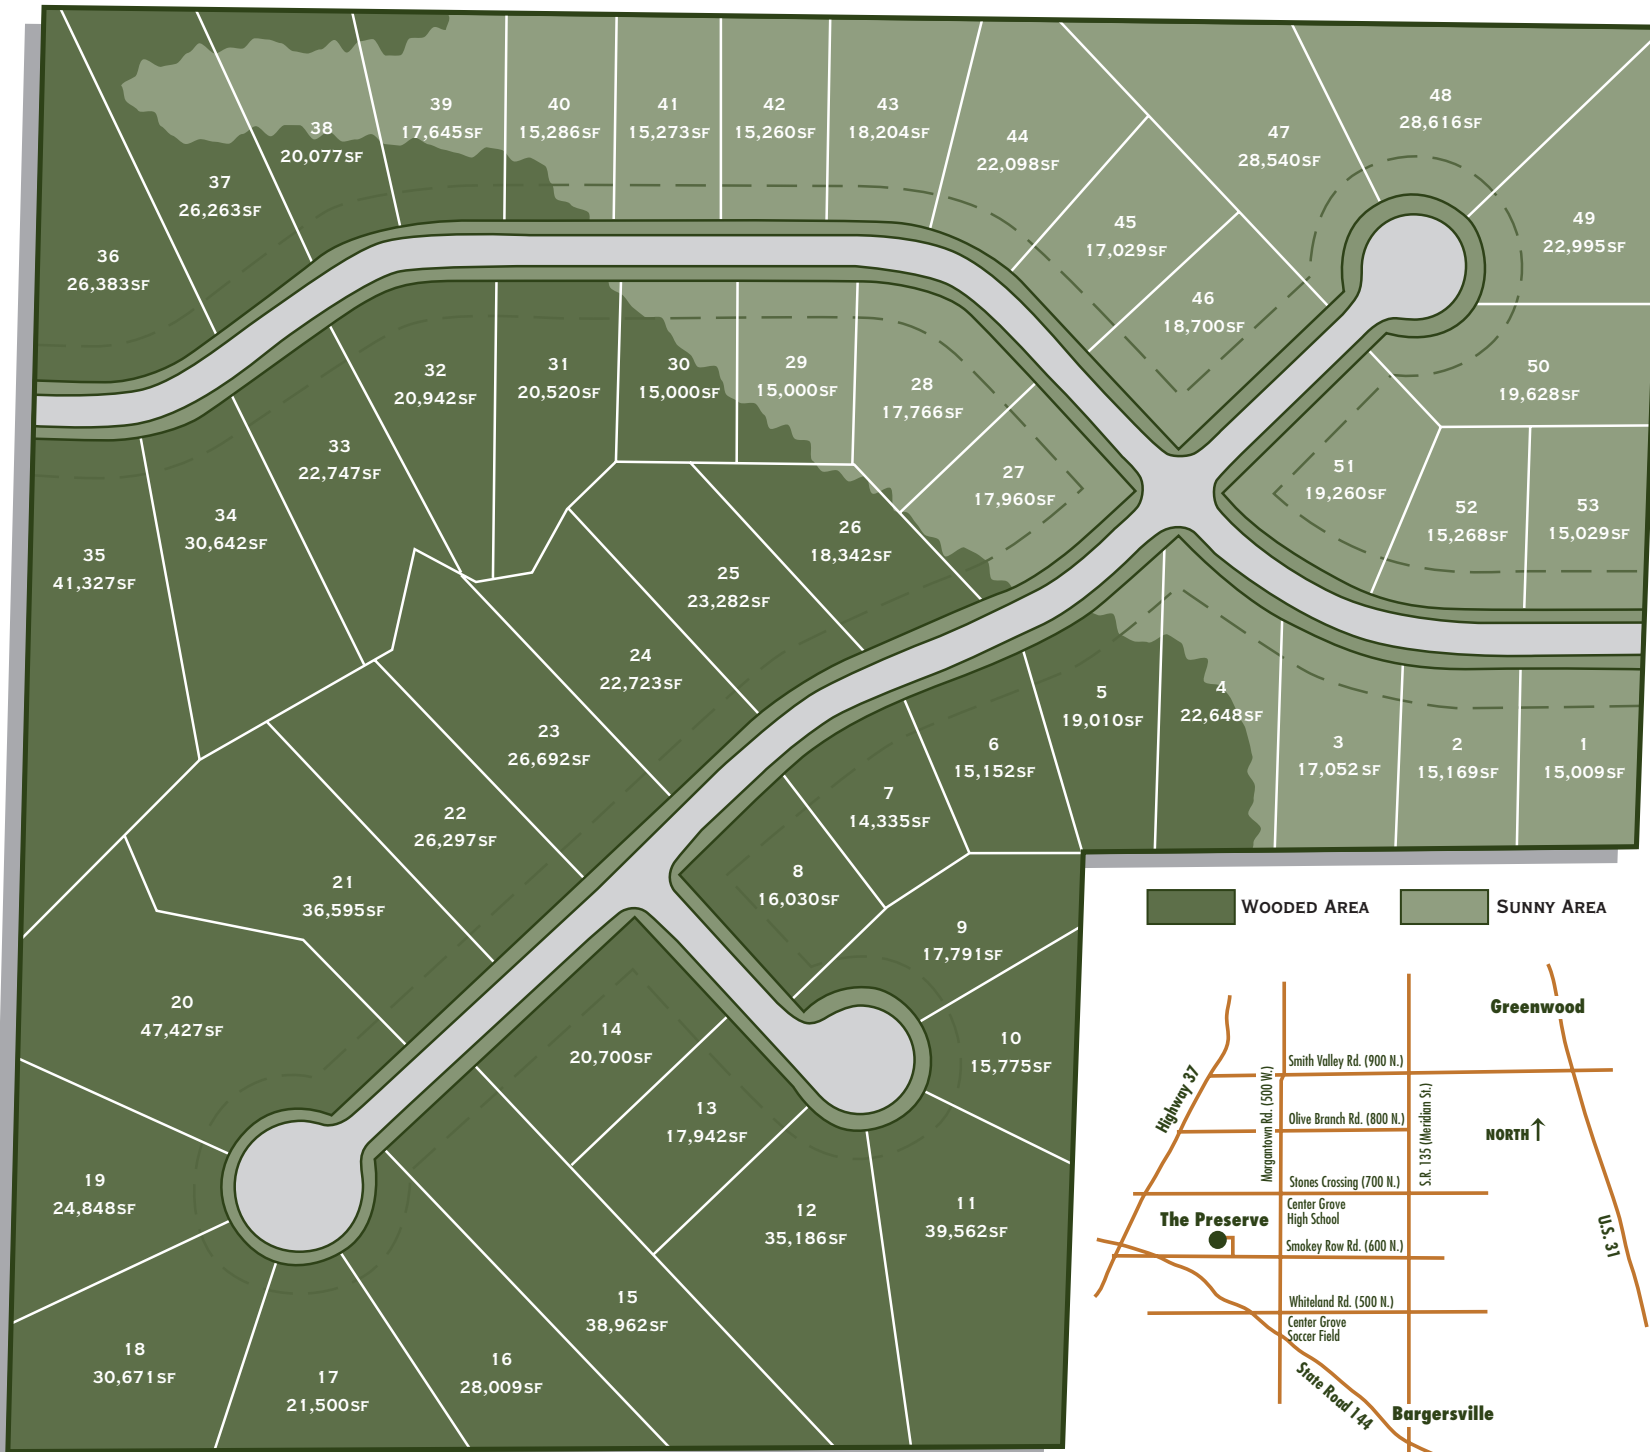

THE
PRESERVE
at Copperleaf

LOT PRICES*

1	\$48,900
2	\$48,900
3	\$50,900
4	\$57,900
5	\$58,900
6	\$58,900
7	\$59,900
8	\$62,900
9	\$63,900
10	\$60,900
11	\$69,900
12	\$71,900
13	\$66,900
14	\$63,900
15	\$68,900
16	\$65,900
17	\$65,900
18	\$68,900
19	\$68,900
20	\$68,900
21	\$68,900
22	\$67,900
23	\$67,900
24	\$67,900
25	\$67,900
26	\$64,900
27	\$53,900
28	\$53,900
29	\$53,900
30	\$54,900
31	\$63,900
32	\$63,900
33	\$64,900
34	\$67,900
35	\$66,900
36	\$64,900
37	\$66,900
38	\$57,900
39	\$55,900
40	\$52,900
41	\$52,900
42	\$52,900
43	\$52,900
44	\$53,900
45	\$52,900
46	\$52,900
47	\$56,900
48	\$56,900
49	\$54,900
50	\$52,900
51	\$52,900
52	\$48,900
53	\$48,900

*Lot prices are subject to change without notice.